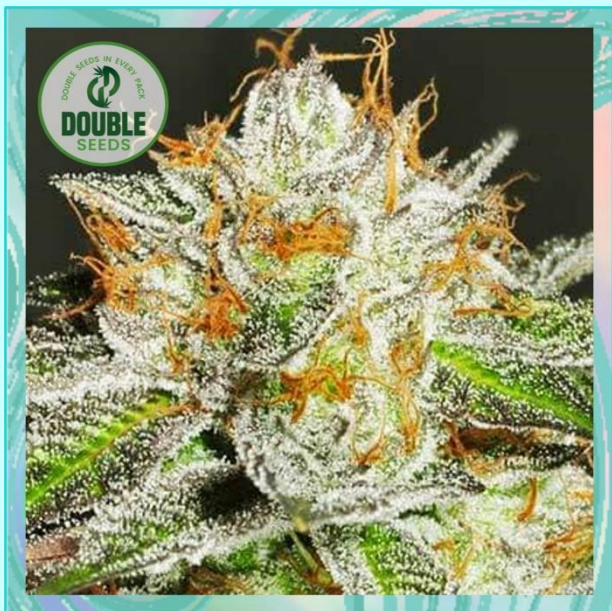

BRUCE BANNER

LARGE AND RESINOUS BUDS WITH AN INTENSE AROMA OF FRUITS AND DIESEL

STRAIN SPEC

Genetics: Ghost O.G. x Strawberry Diesel.

Type: Feminised.

THC: 25%.

Indica/Sativa: Indica 40%/Sativa 60%.

Flowering Time: 56 – 70 Days.

Indoor Yield: 800gr/m2.

Outdoor Yield: Up to 1000gr/plant.

DESCRIPTION

Bruce Banner cannabis seeds are a Sativa/Indica hybrid originating from a cross between Ghost OG and Strawberry Diesel, resulting in vigorous and well-branched plants that readily adapt to both indoor and outdoor cannabis cultivation.

Bruce Banner is characterised by its generous production of large and resinous cannabis flowers with an intense aroma, combining notes of red fruits on a Diesel background.

The effect of Bruce Banner is an intense and euphoric high thanks to the high levels of THC.