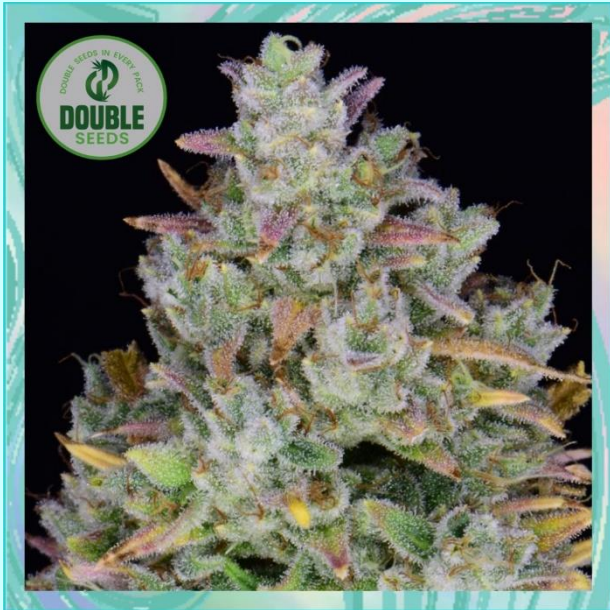

GELATO AUTO

HIGH YIELDS, HIGH THC AND THE GREAT TASTE OF SWEET COOKIES

STRAIN SPEC

GENETICS: Thin Mint GSC x Sunset Sherbet.

Type: Auto Feminised.

THC: 24%.

Indica/Sativa: Sativa Dominant.

Flowering Time: 56 Days.

Indoor Yield: 450 – 550 gr/m².

Outdoor Yield: 100 – 200 gr/plant.

DESCRIPTION

Auto Gelato seeds produce a fast-maturing, high-yielding plant with exceptional levels of THC production.

Auto Gelato Cannabis Seeds can be grown in all environments and will reach between 70 – 100 cm. in height.

Gelato Auto delivers a really potent and stimulating head high that awakens creativity and good vibes.