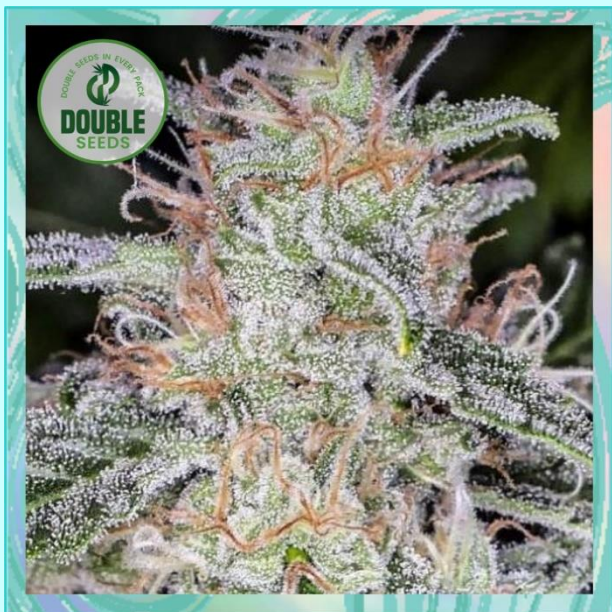

BLUE DREAM AUTO

SATIVA DOMINANT STRAIN, THC 20%+ AND GREAT YIELDS

STRAIN SPEC

Genetics: Blue Dream x Ruderalis.

Type: Auto Feminised.

THC: 20%+.

Indica/Sativa: Sativa Dominant.

Flowering Time: 70 - 75 Days

Indoor Yield: 350 - 550 gr/m².

Outdoor Yield: 200 - 250 gr/plant.

DESCRIPTION

Blue Dream Auto cannabis seeds are an Auto-Flowering version of the Californian cannabis strain Blue Dream.

Blue Dream Auto grows bushy and will produce beautiful silver hues as she progresses through the growing cycle, from seed to harvest will take 75 days.

Auto Blue Dream has an uplifting high when smoked and has a floral scent with earthy, pine and sweet tones which you will enjoy.