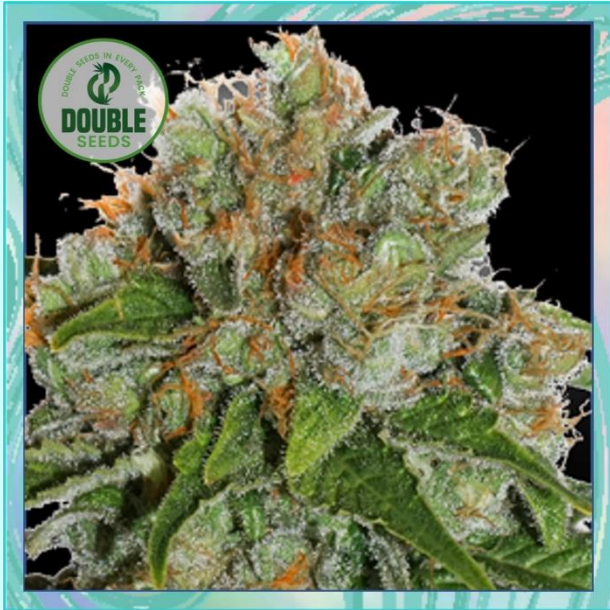

AMNESIA AUTO

HIGHLY POTENT AUTO FROM AMNESIA HAZE

STRAIN SPEC

Genetics: Amnesia x Ruderalis.

Type: Auto Feminised.

THC: 25%.

Indica/Sativa: Sativa Dominant

Flowering Time: 77 - 84 Days.

Indoor Yield: 400 - 650 gr/m².

Outdoor Yield: 100 - 200 gr/plant.

DESCRIPTION

Amnesia Auto cannabis seeds create a cerebral, psycho-active cannabis plant which will grow and mature in around 11 weeks from seed all the way through to harvest.

The structure is the familiar Christmas tree pattern developing multiple branches all of which are covered in sparkling, frosty buds.

Amnesia Auto has a distinct scent, an earthy pungency complemented by Haze spice.

The effect of Amnesia Auto is a soaring, cerebral high which will take you on a thrilling, euphorically satisfying trip.