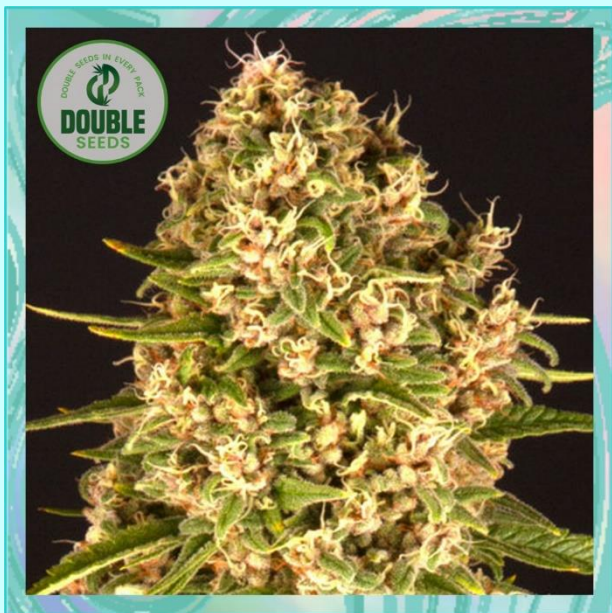

MIMOSA X ORANGE PUNCH

A FAST-GROWING PLANT WITH A DELICIOUS CITRUS AROMA

STRAIN SPEC

Genetics: Mimosa x Orange Punch.

Type: Feminised.

THC: Up to 30%.

Indica/Sativa: Indica 65%/Sativa 35%.

Flowering Time: 56 - 63 Days.

Indoor Yield: 700 gr/m².

Outdoor Yield: 1000 gr/plant.

DESCRIPTION

Mimosa x Orange Punch Seeds produce a fast-growing plant with a delightful aroma of citrus and tangerine sweetness.

These Feminised seeds produce a compact plant that still yields high-quality buds.

The plant's stunning shades of purple make it a rare and beautiful sight, even for experienced growers. With multiple large and resinous buds covered in bright orange hairs and trichomes, Mimosa x Orange Punch is a sturdy and resilient plant.

Indoor growers will love its quick 8-9 week flowering period, producing up to 700 g/m². When it's time to harvest, the delicious citrusy and candy-like aroma becomes even more prominent, making it a truly enjoyable strain.