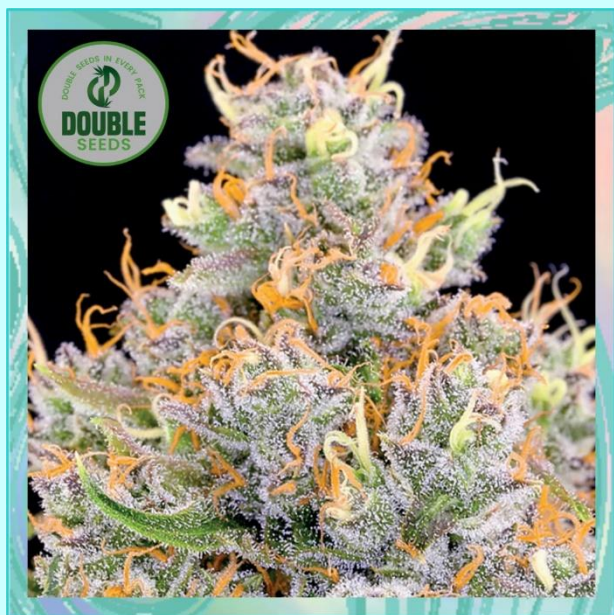

GORILLA GLUE X STARFIGHTER

SERIOUSLY STRONG, HIGHLY POTENT – CAUTION THC 30%+

STRAIN SPEC

Genetics: Gorilla Glue x Starfighter.

Type: Feminised.

THC: 30%+

Indica/Sativa: Indica 50%/Sativa 50%.

Flowering Time: 63 – 70 Days.

Yield Indoors: 500gr/m².

Outdoor Yield: Up to 1000gr/plant.

DESCRIPTION

Gorilla Glue x Starfighter cannabis seeds provide strength and an intense pineapple aroma accompanied by a strong note of mango.

Gorilla Glue x Starfighter is a highly potent hybrid whose effects start quickly, providing a stimulating, strongly euphoric high that also has psychedelic elements and expands the senses.

The flowers reach an amazing size and density, piling up a thick glittering layer of resins on their surface which is a result of the enormous resin production.