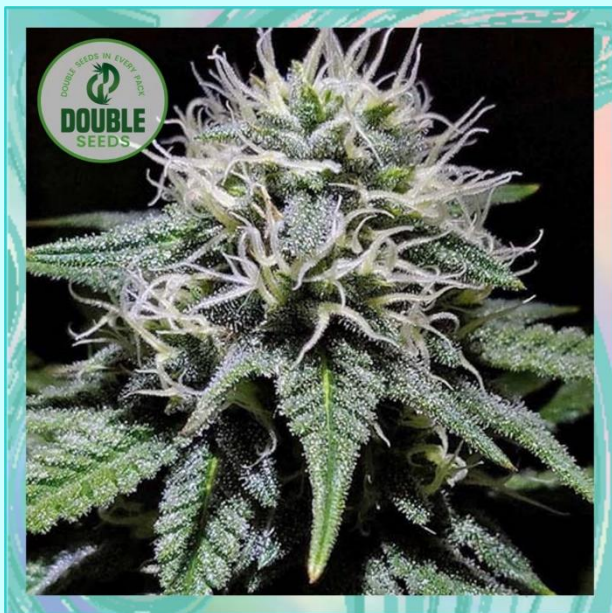

GORILLA ZKITTLEZ

AN AMAZING FUSION OF GORILLA GLUE 4 & ZKITTLEZ

STRAIN SPEC

Genetics: Gorilla Glue x Zkittlez.

Type: Feminised

THC: 24%.

Indica/Sativa: Indica 60%/Sativa 40%.

Flowering Time: 56 – 63 Days.

Indoor Yield: 500 to 700gr/m2.

Outdoor Yield: Up to 1000gr/plant.

DESCRIPTION

Gorilla Zkittlez cannabis seeds create an exquisite trichome celebration following around 60 days in bloom.

Leaning toward the Indica side of the cannabis spectrum, this emerging favourite is a powerful and thought-provoking beauty with trichome-laden glistening pistils.

Gorilla Zkittlez 24% THC will seduce you into a warm realm of rest and relaxation that you will never want to leave.