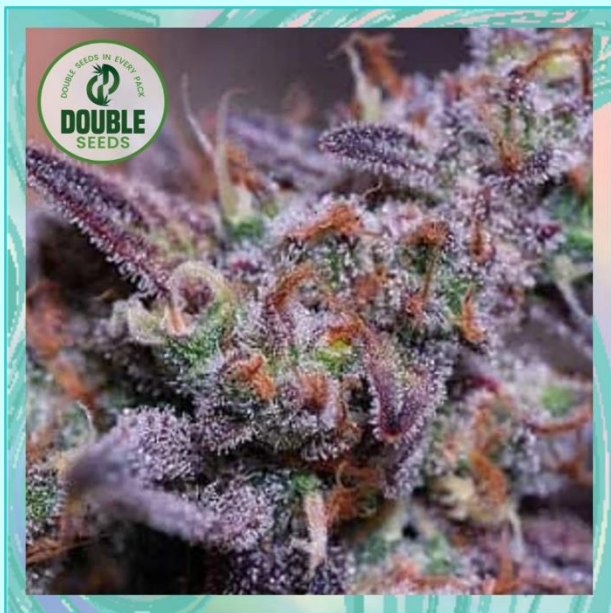

BLUE KUSH

HIGH THC CROSS OF BLUE MOONROCK AND BLACKBERRY KUSH

STRAIN SPEC

Genetics: Blue Moonrock x Blackberry Kush.

Type: Feminised.

THC: 30%+.

Indica/Sativa: Indica 80%/Sativa 20%.

Flowering Time: 56 – 63 Days.

Indoor Yield: 550 gr/m².

Outdoor Yield: 650 gr/plant.

DESCRIPTION

Blue Kush cannabis seeds are an exciting cross of Blue Moonrocks and Blackberry Kush.

Blue Kush has mind blowing 30%+ THC levels and brings together two unique terpene profiles to create a lavender, blueberry and blackberry aroma with a citrus zing.

Blue Kush buds come dense with big sticky trichomes and offer up a calming high that will put you into a blissful mood.