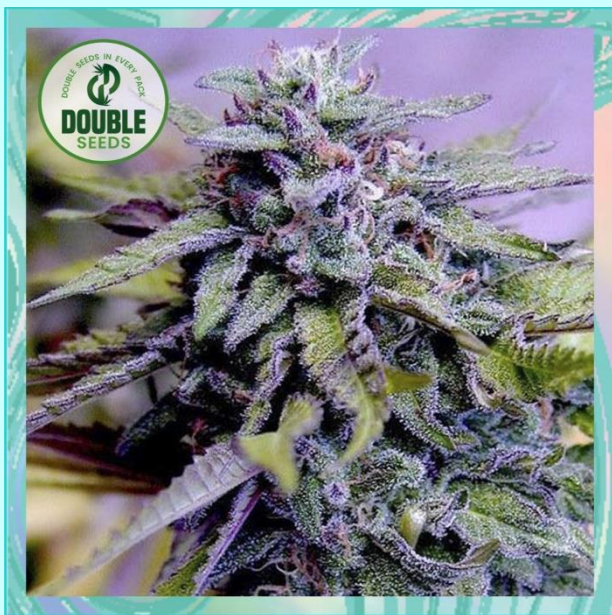

GRANDDADDY PURPLE

INDICA DOMINANT CROSS OF BIG BUD AND PURPLE URKLE

STRAIN SPEC

Genetics: Big Bud x Purple Urkle.

Type: Feminised.

THC Levels: 20% - 23%.

Indica/Sativa: Indica Dominant.

Flowering Time: 63 Days.

Indoor Yield: 500 g/m².

Outdoor Yield: 200 gr/plant.

DESCRIPTION

Granddaddy Purple cannabis seeds (AKA Grand Daddy Purps) produces beautifully oversized crystal encrusted purple flowers with a heady grape aroma and berry taste.

Granddaddy Purple Feminised is the image of its parents two best qualities, the deep and dark purple hue from Purple Urkle and the overgrown, dense buds of Big Bud.

The effects of this cannabis plant are instant, hitting the mind and body with a wonderful euphoria and the deep relaxation of every cell in your body.